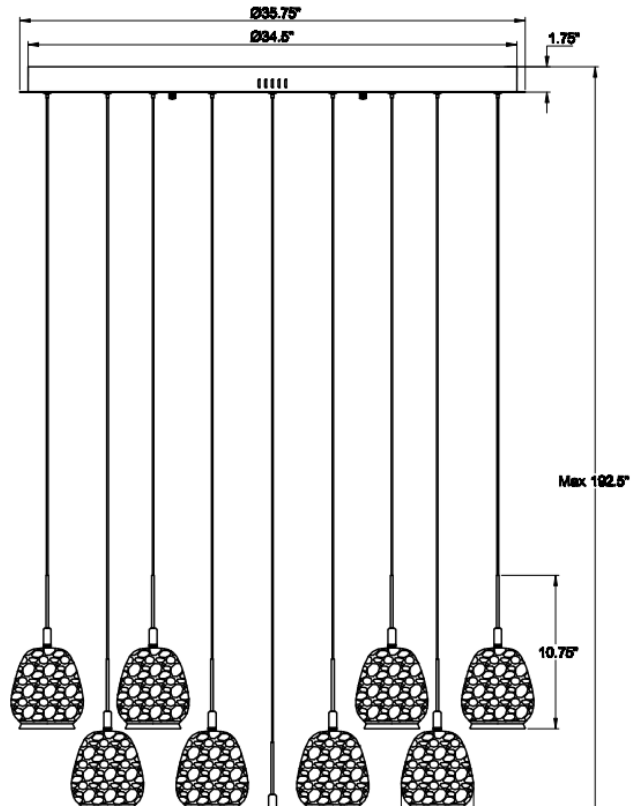

**Lucidata, 19 Light Round LED Chandelier, Painted Antique Brass**

**Specifications:**

Model#: 12138-030  
 Finish: Antique Brass  
 Glass/Shade: D5" x H5.75"  
 Material: Steel+Aluminum+Natural Alabaster  
 Dimension: D35.75" x H10.75"  
 Lamping: Integrated LED  
 Wattage: 19 x 10W  
 Voltage: 120V  
 Color Temperature: 3000K  
 CRI: 90  
 Delivered Lumen: 7600lm  
 Dimmable: Yes  
 Height: 190.25"  
 Canopy Dimension: D35.75" x H1.75"  
 Product Weight: 92.26 lbs.